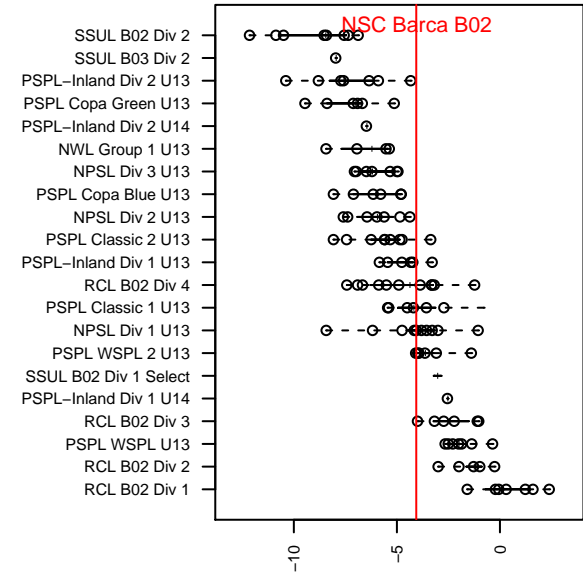

## NSC Barca B02

Northshore SC  
 Woodinville, WA  
 B02 total strength=844  
 attack=1.62 defense=0.84  
 fall league = NPSL Div 1 U13

alt names used:  
 NSC Barca  
 NSC B02 Barca

Venues played:  
 2015 Mt Hood Challenge U13  
 2015 NPSL Division 1 U13  
 2015 Cranberry Cup U13-14  
 2015 Founders Cup B02

**attack and defense variance (black dot)  
relative to other teams  
and top 10 in region**

**attack and defense rating  
relative to others at age  
and all opponents in last 13 months**

**Performance relative to 13 month average**