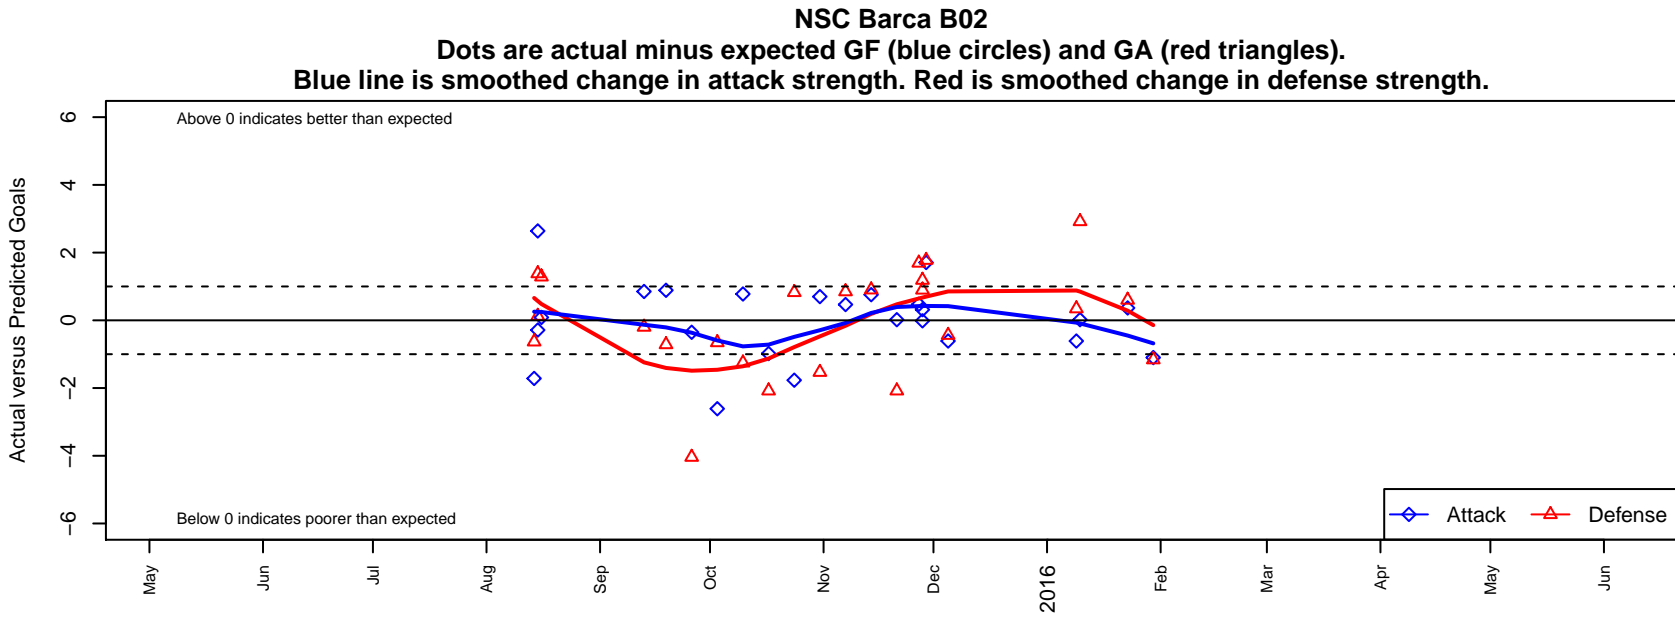

## NSC Barca B02

Northshore SC  
 Woodinville, WA  
 B02 total strength=844  
 attack=1.62 defense=0.84  
 fall league = NPSL Div 1 U13

alt names used:  
 NSC Barca  
 NSC B02 Barca

Venues played:  
 2015 Mt Hood Challenge U13  
 2015 NPSL Division 1 U13  
 2015 Cranberry Cup U13-14  
 2015 Founders Cup B02

**attack and defense variance (black dot)  
relative to other teams  
and top 10 in region**

**attack and defense rating  
relative to others at age  
and all opponents in last 13 months**

**Performance relative to 13 month average**